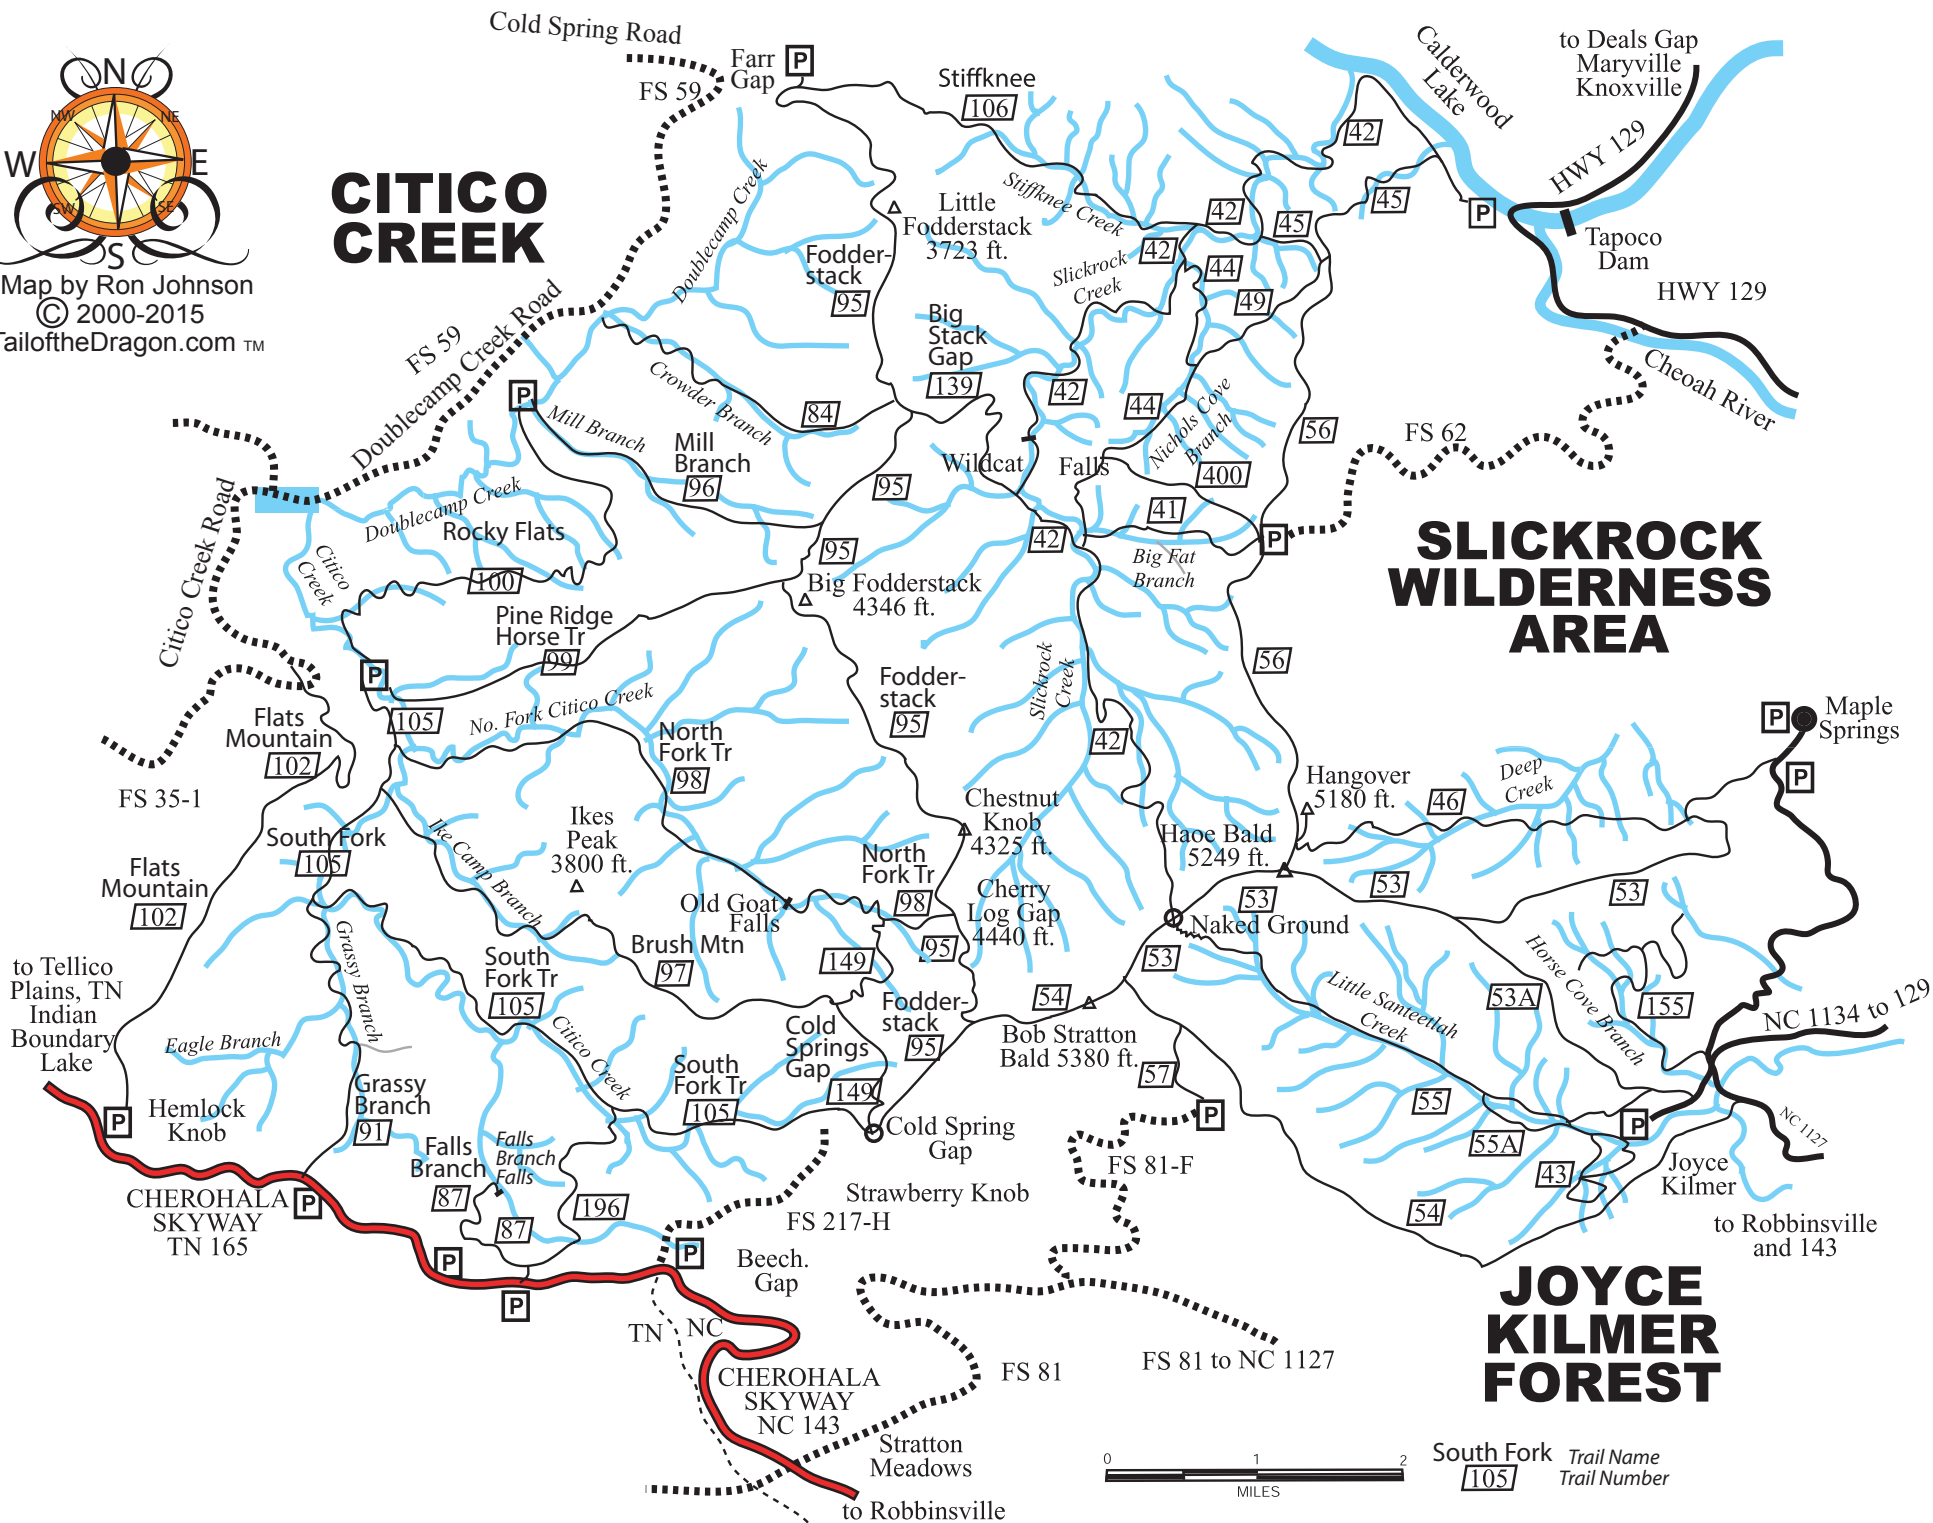

CITICO CREEK

SLICKROCK WILDERNESS AREA

JOYCE KILMER FOREST

South Fork Trail Name Trail Number 105